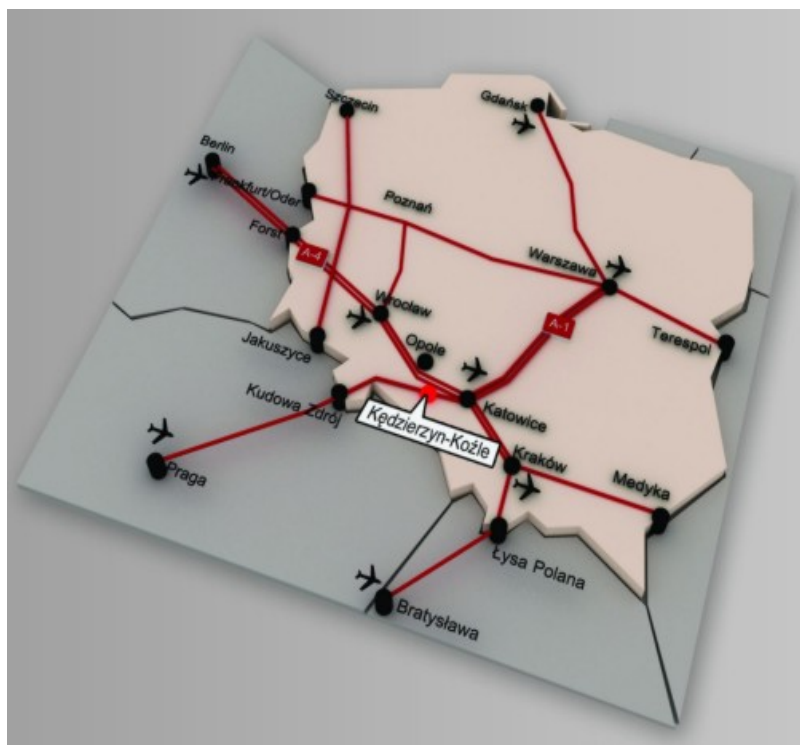

## TRANSPORT

Kedzierzyn-Kozle are located near by two airports: in Krakow (130 km away) and Katowice (100 km away). Considering transport issues we would advise using Krakow - Balice airport. Since we may use a highway, it shall not take more than 1.5 hrs to get to Kedzierzyn-Kozle from Wroclaw. Other cities located nearby Kedzierzyn-Kozle are: Opole (55 km), Gliwice (38 km), Katowice (70 km), Wroclaw (130 km), Krnov (50 km) and Prague (285 km), Vienna (445 km). See the map below. More information on Kedzierzyn-Kozle may be found on:

<http://www.kedzierzynkozle.pl/portal/index.php?t=200&id=23777>

### Means of transport

- by car  
 by train  
 by plane  
 others.....(specify)

	Arrival	Departure
<b>Date</b>		
<b>Place (station/airport)</b>		
<b>Time</b>		
<b>Number of persons (staff included)</b>		